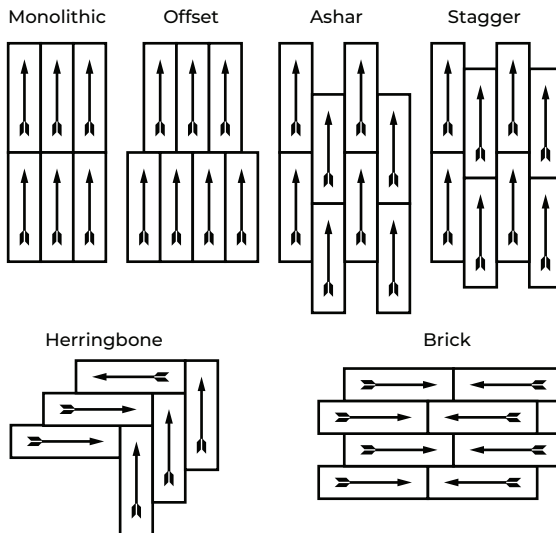

**Delight**  
ADD COLOR TO UR SPACE

**Florable**  
Carpets & Floorings

D Grey

**Delight**  
ADD COLOR TO UR SPACE

## Delight Carpet Planks

Style Name	Delight
Yarn Type	100% PP
Color System	100% PP Solution Dyed
Gauge	1/12°
Pile Weight	200Z
Pile Height	2.5 mm-5.0mm
Backing	Bitumen Backing with Non Woven Fabric
Tile Size	25 cm X 100 cm

### Installation Method